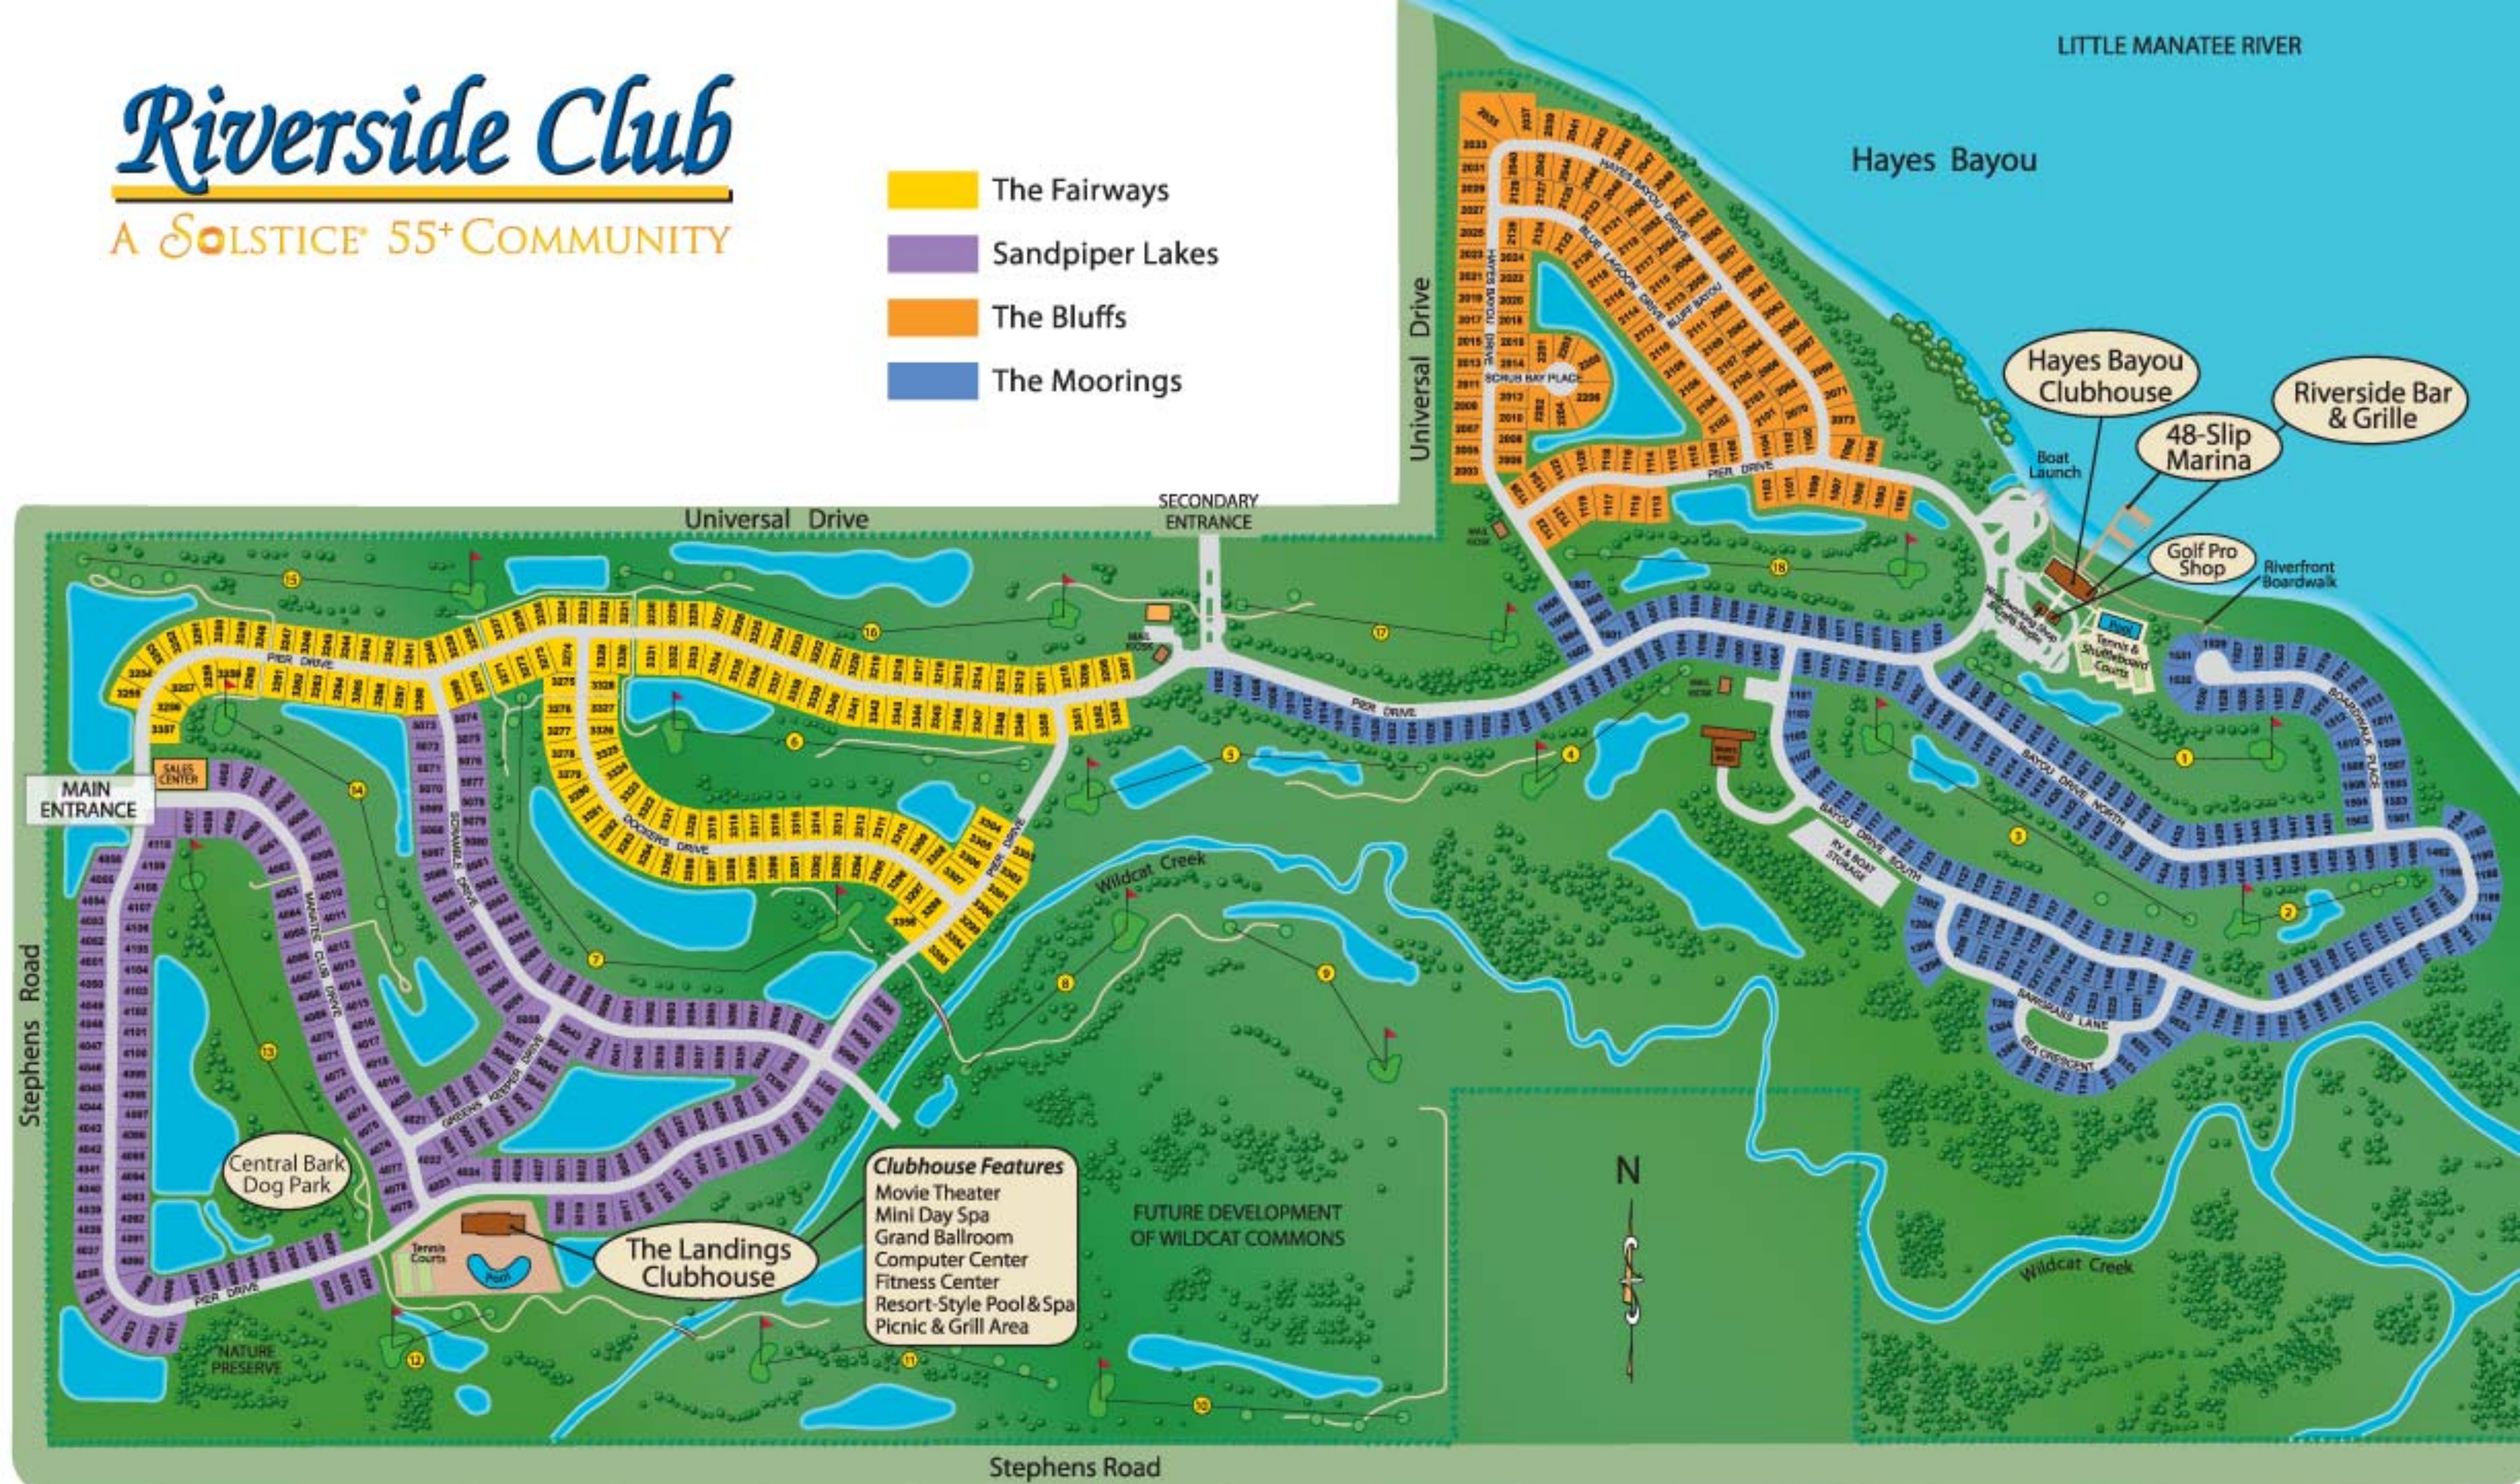

Riverside Club

A SOLSTICE® 55+ COMMUNITY

- The Fairways
- Sandpiper Lakes
- The Bluffs
- The Moorings

Artist's Rendering

Map is not to scale and for relative location purposes only