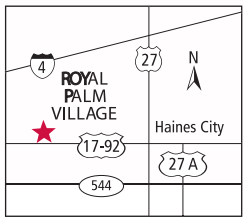

ROYAL PALM VILLAGE

A GREAT PLACE TO CALL HOME.

- Herons Run
- Cranes Walk

3000 Hwy 17/92 WEST • HAINES CITY, FL 33844

(863) 422-1086 • TOLL-FREE (800) 949-1086

allroyalpalm.com

I-4 to U.S. 27 South to Haines City. Right on Hwy 17/92. Entrance 1 mile on right.